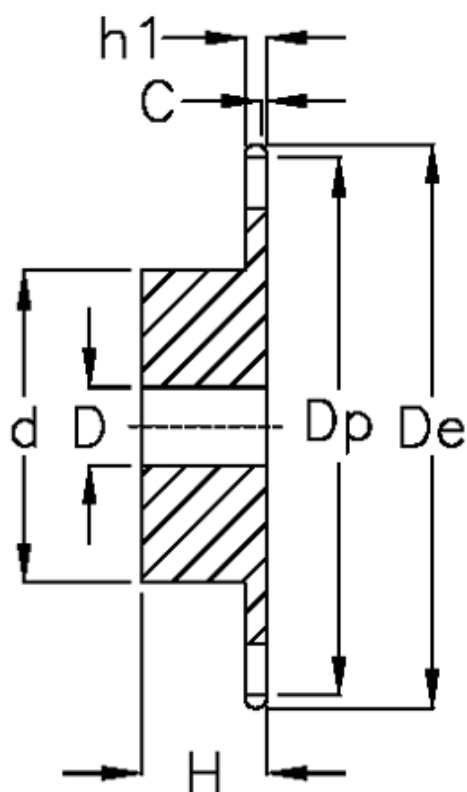

Article number: 616011009009

Description: Sprocket 20 B-1 Z=9 simplex  
predrilled

## Measures

C = 3.5  
d = 63  
D =  $20 \pm 0,5$

De = 108  
Dp = 92.84

For chain size = 1 1/4" x 3/4"

For chain type = 20 B-1

H = 40

h1 = 18.5

Number of teeth = 9